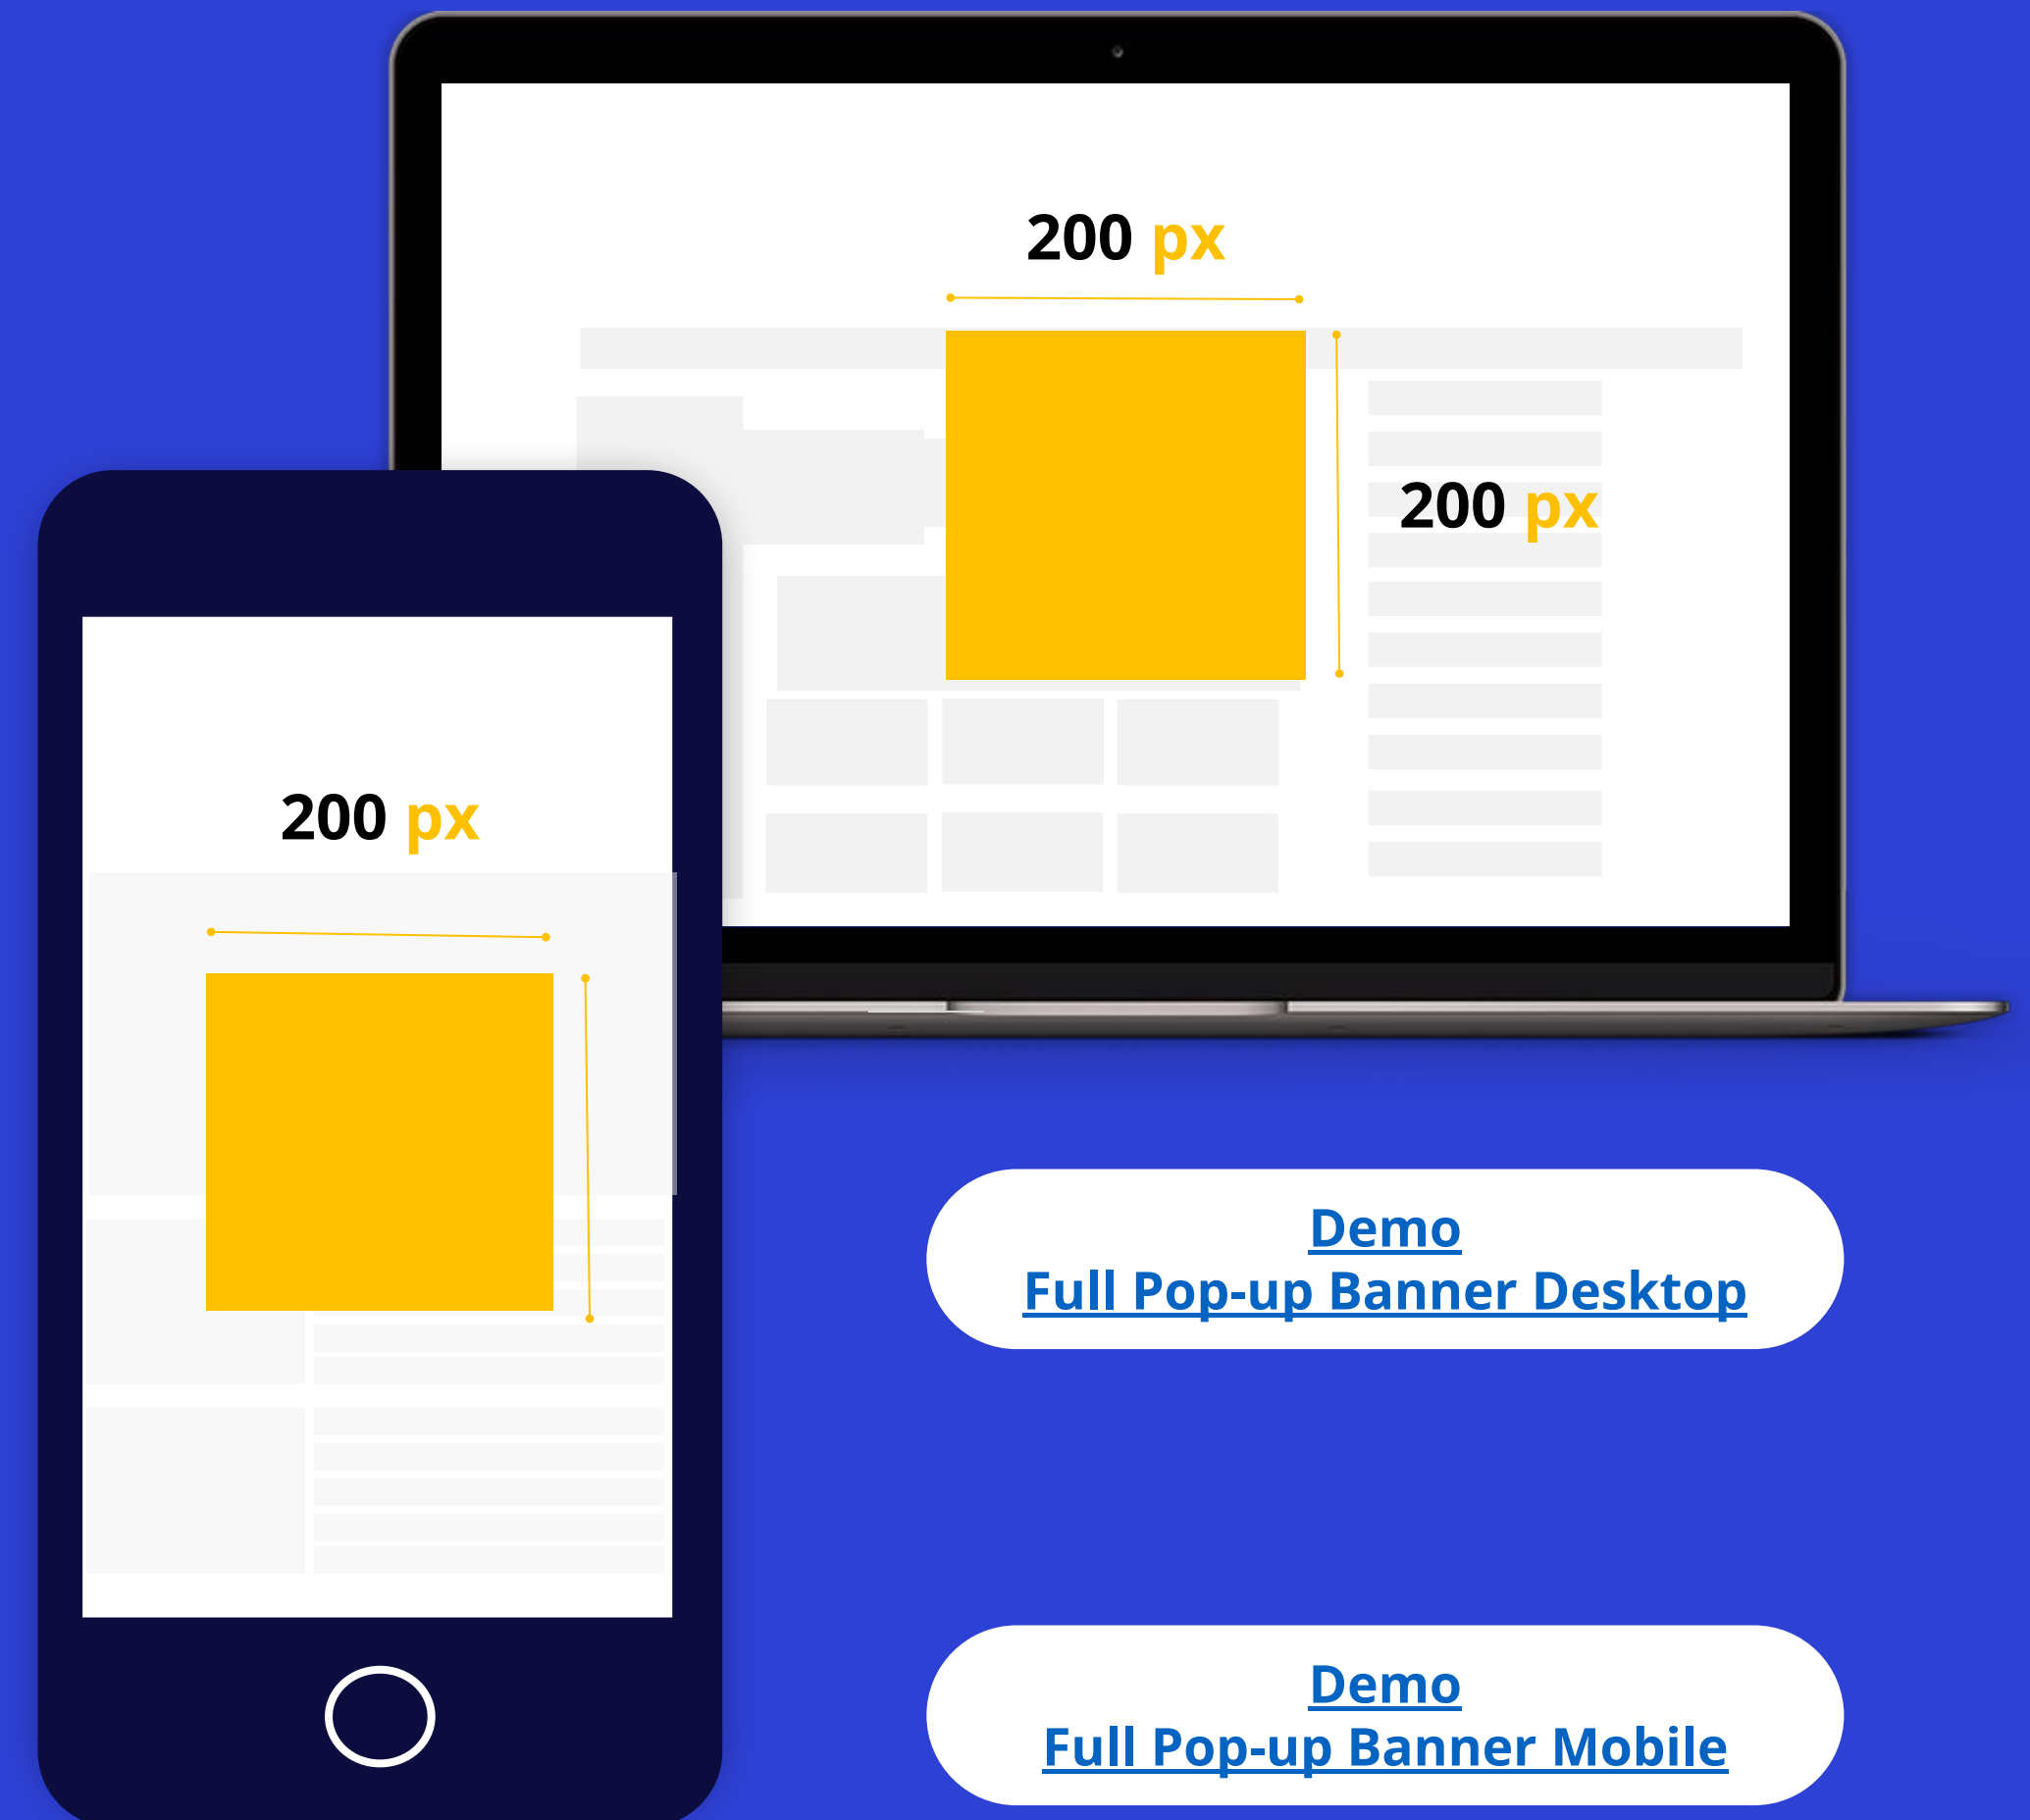

**X2.8 times**  
the standard banner size

1100 px or 980 px

250 px

320 px

640 px

[View Demo on Desktop](#)

[View Demo on Mobile](#)

| Position         | Dimension (Pixel)               |
|------------------|---------------------------------|
| Mobile Spin card | 640x320px,<br>expand 640x1386px |

[View Demo](#)

# FLOATING ICON

A banner is displayed as a right-angled icon horizontally, centered vertically, and has a escape button. When hovering to view the page content, the ad position remains constant.

| Position              | Maximum Dimension (Pixel)  |
|-----------------------|--|
| Floating Icon Desktop | 100x100px<br>Distance with right margin should be 20px               |
| Floating Icon Mobile  | 100x100px<br>Distance to the margin should be 5% of the screen width |

# FULL POP-UP BANNER

Banner is displayed as pop-ups, have an off button. Banner is centered on the screen, and may or may not have a transparent background separating them from the page content.

| Vị trí                     | Maximum Dimension (Pixel) |
|----------------------------|---------------------------|
| Full Pop-up Banner Desktop | 350x350px                 |
| Full Pop-up Banner Mobile  | 200x200px                 |