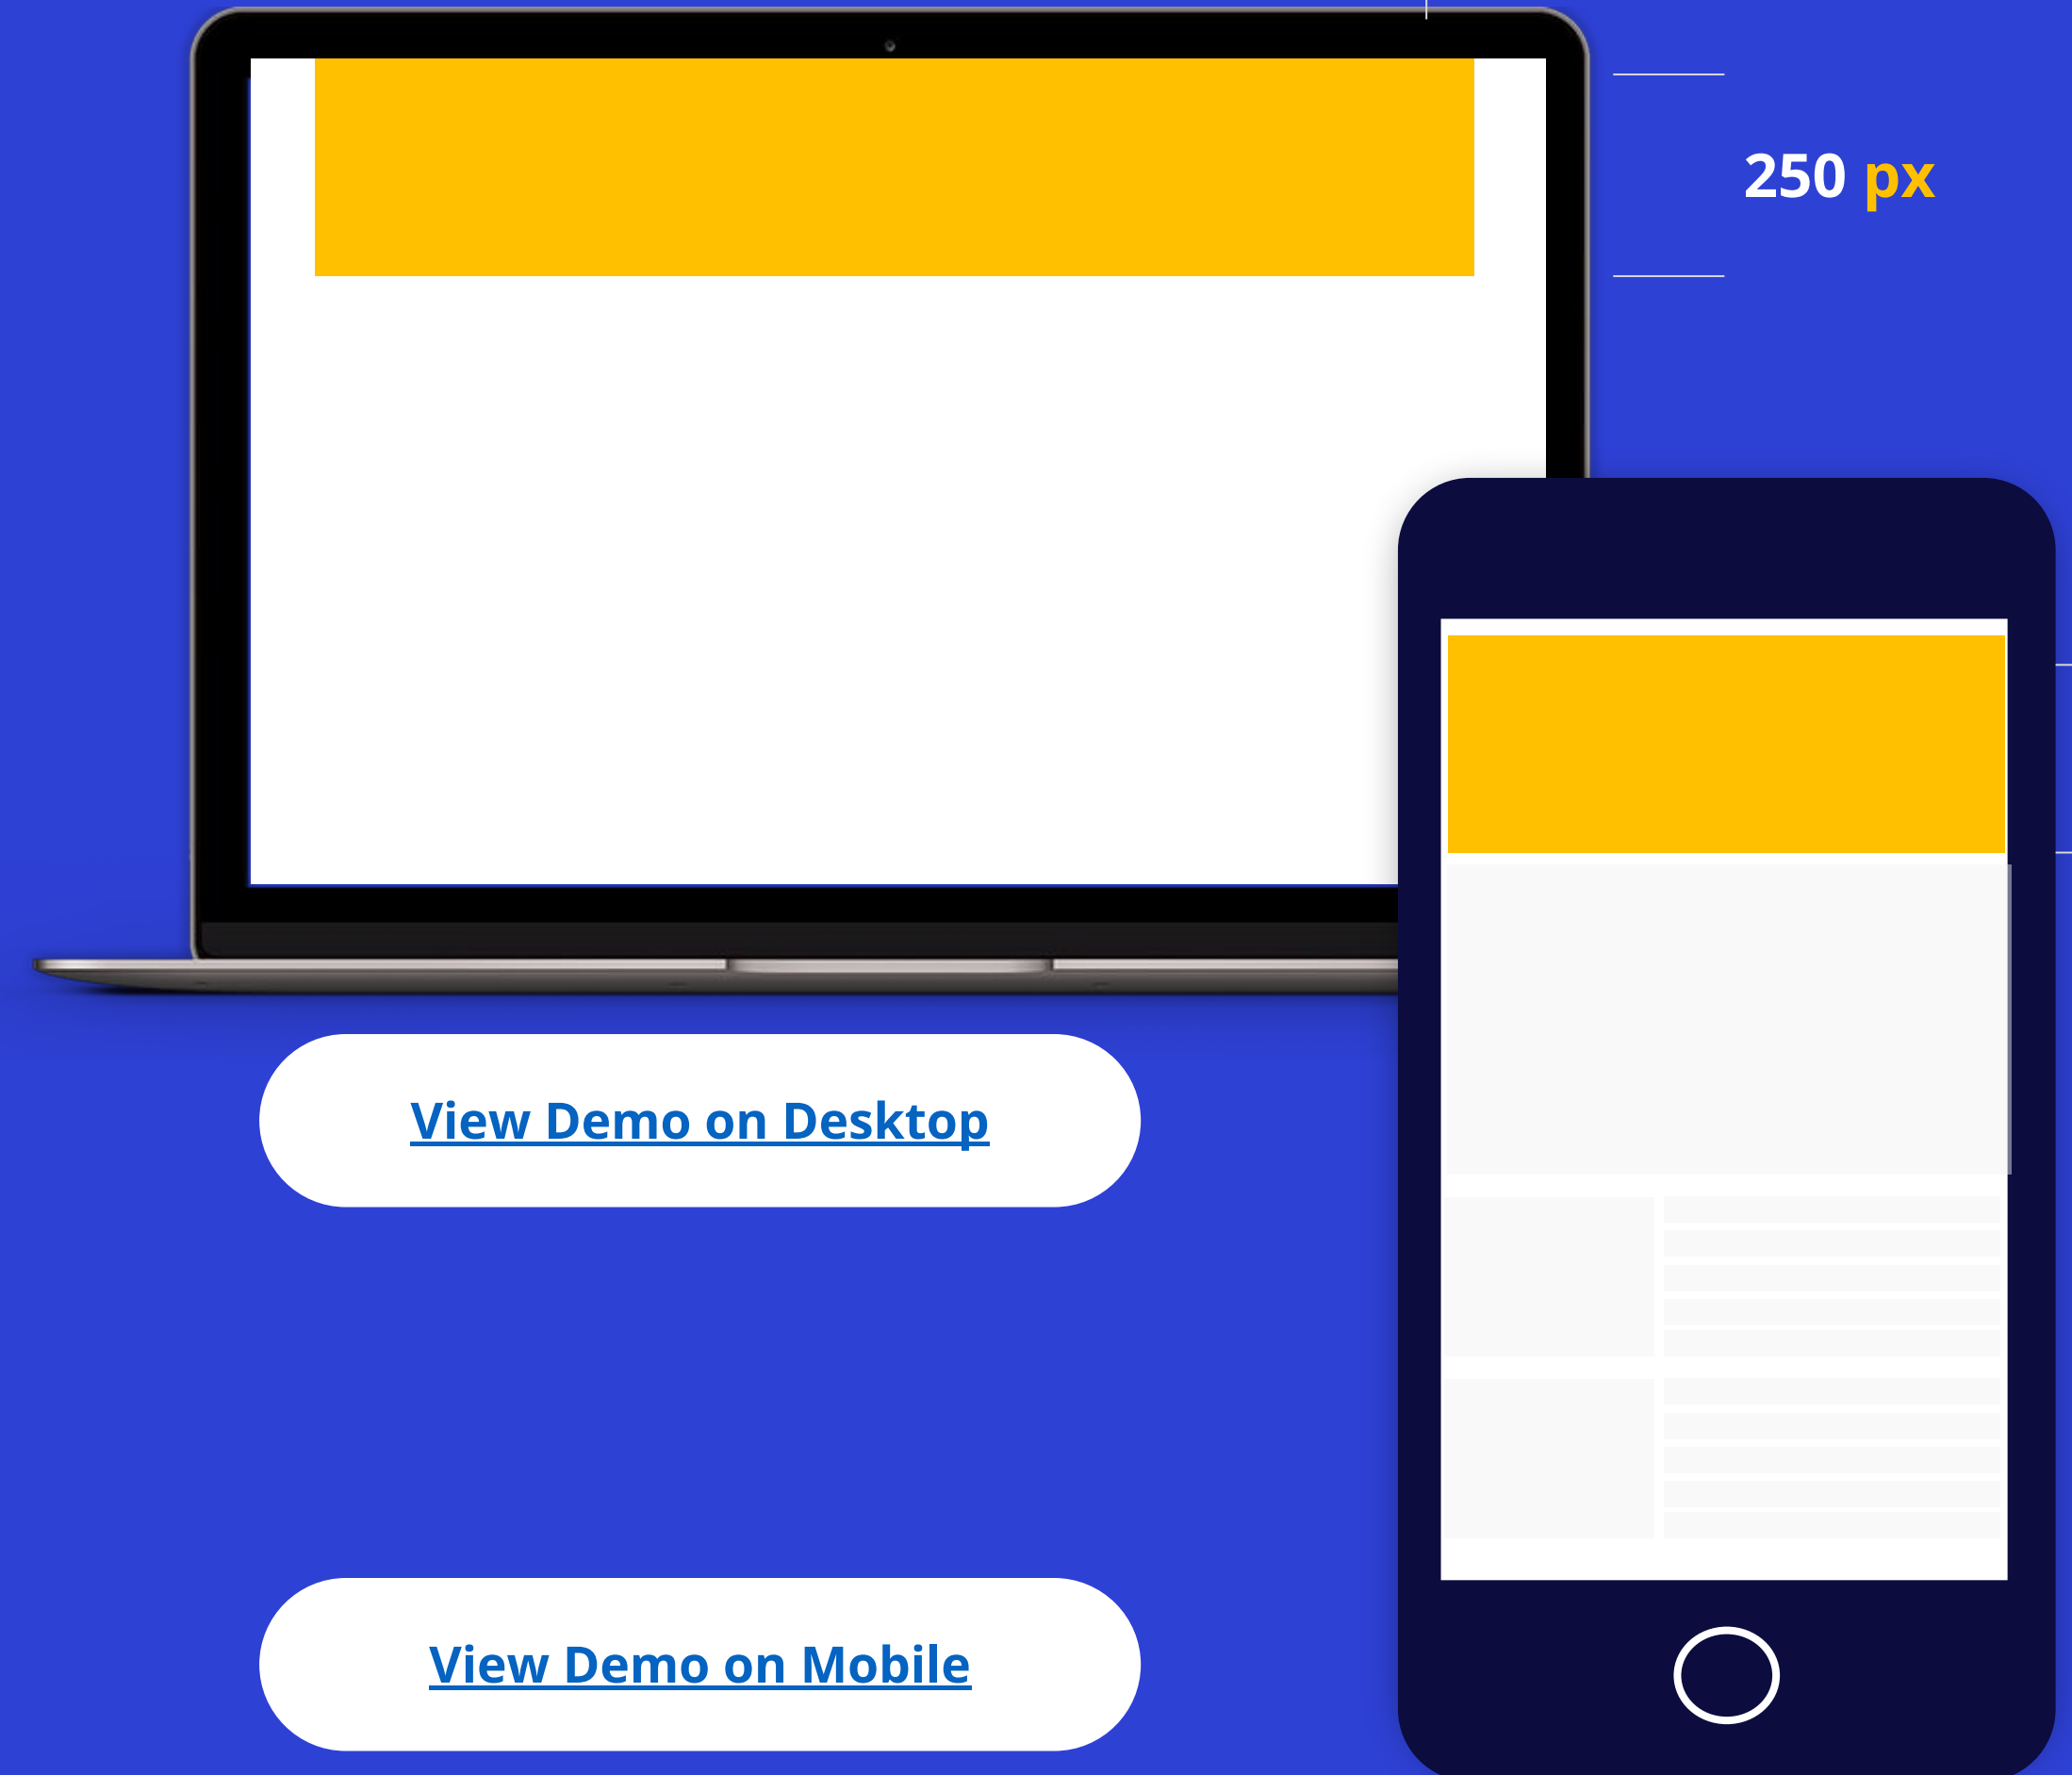

# MASTHEAD BANNER

A banner ad is always displayed on the top of the screen with a large size to help attract readers' attention as soon as they access an article page.

| Position                   | Dimension (Pixel)          |
|----------------------------|----------------------------|
| Masthead Banner on Desktop | 1100x250px<br>or 980x250px |
| Masthead Banner on Mobile  | 640x320px                  |

**X2.8 times**  
the standard banner size

1100 px or 980 px

250 px

320 px

640 px

[View Demo on Desktop](#)

[View Demo on Mobile](#)

# SUPER MASTHEAD BANNER

A banner ad is always displayed on the top of the screen with a large size to help attract readers' attention as soon as they access an article page.

| Position              | Dimension (Pixel) |
|-----------------------|-------------------|
| Super Masthead Banner | 1920x250          |

# FLOATING ICON

A banner is displayed as a right-angled icon horizontally, centered vertically, and has a escape button. When hovering to view the page content, the ad position remains constant.

| Position              | Maximum Dimension (Pixel)  |
|-----------------------|--|
| Floating Icon Desktop | 100x100px<br>Distance with right margin should be 20px               |
| Floating Icon Mobile  | 100x100px<br>Distance to the margin should be 5% of the screen width |