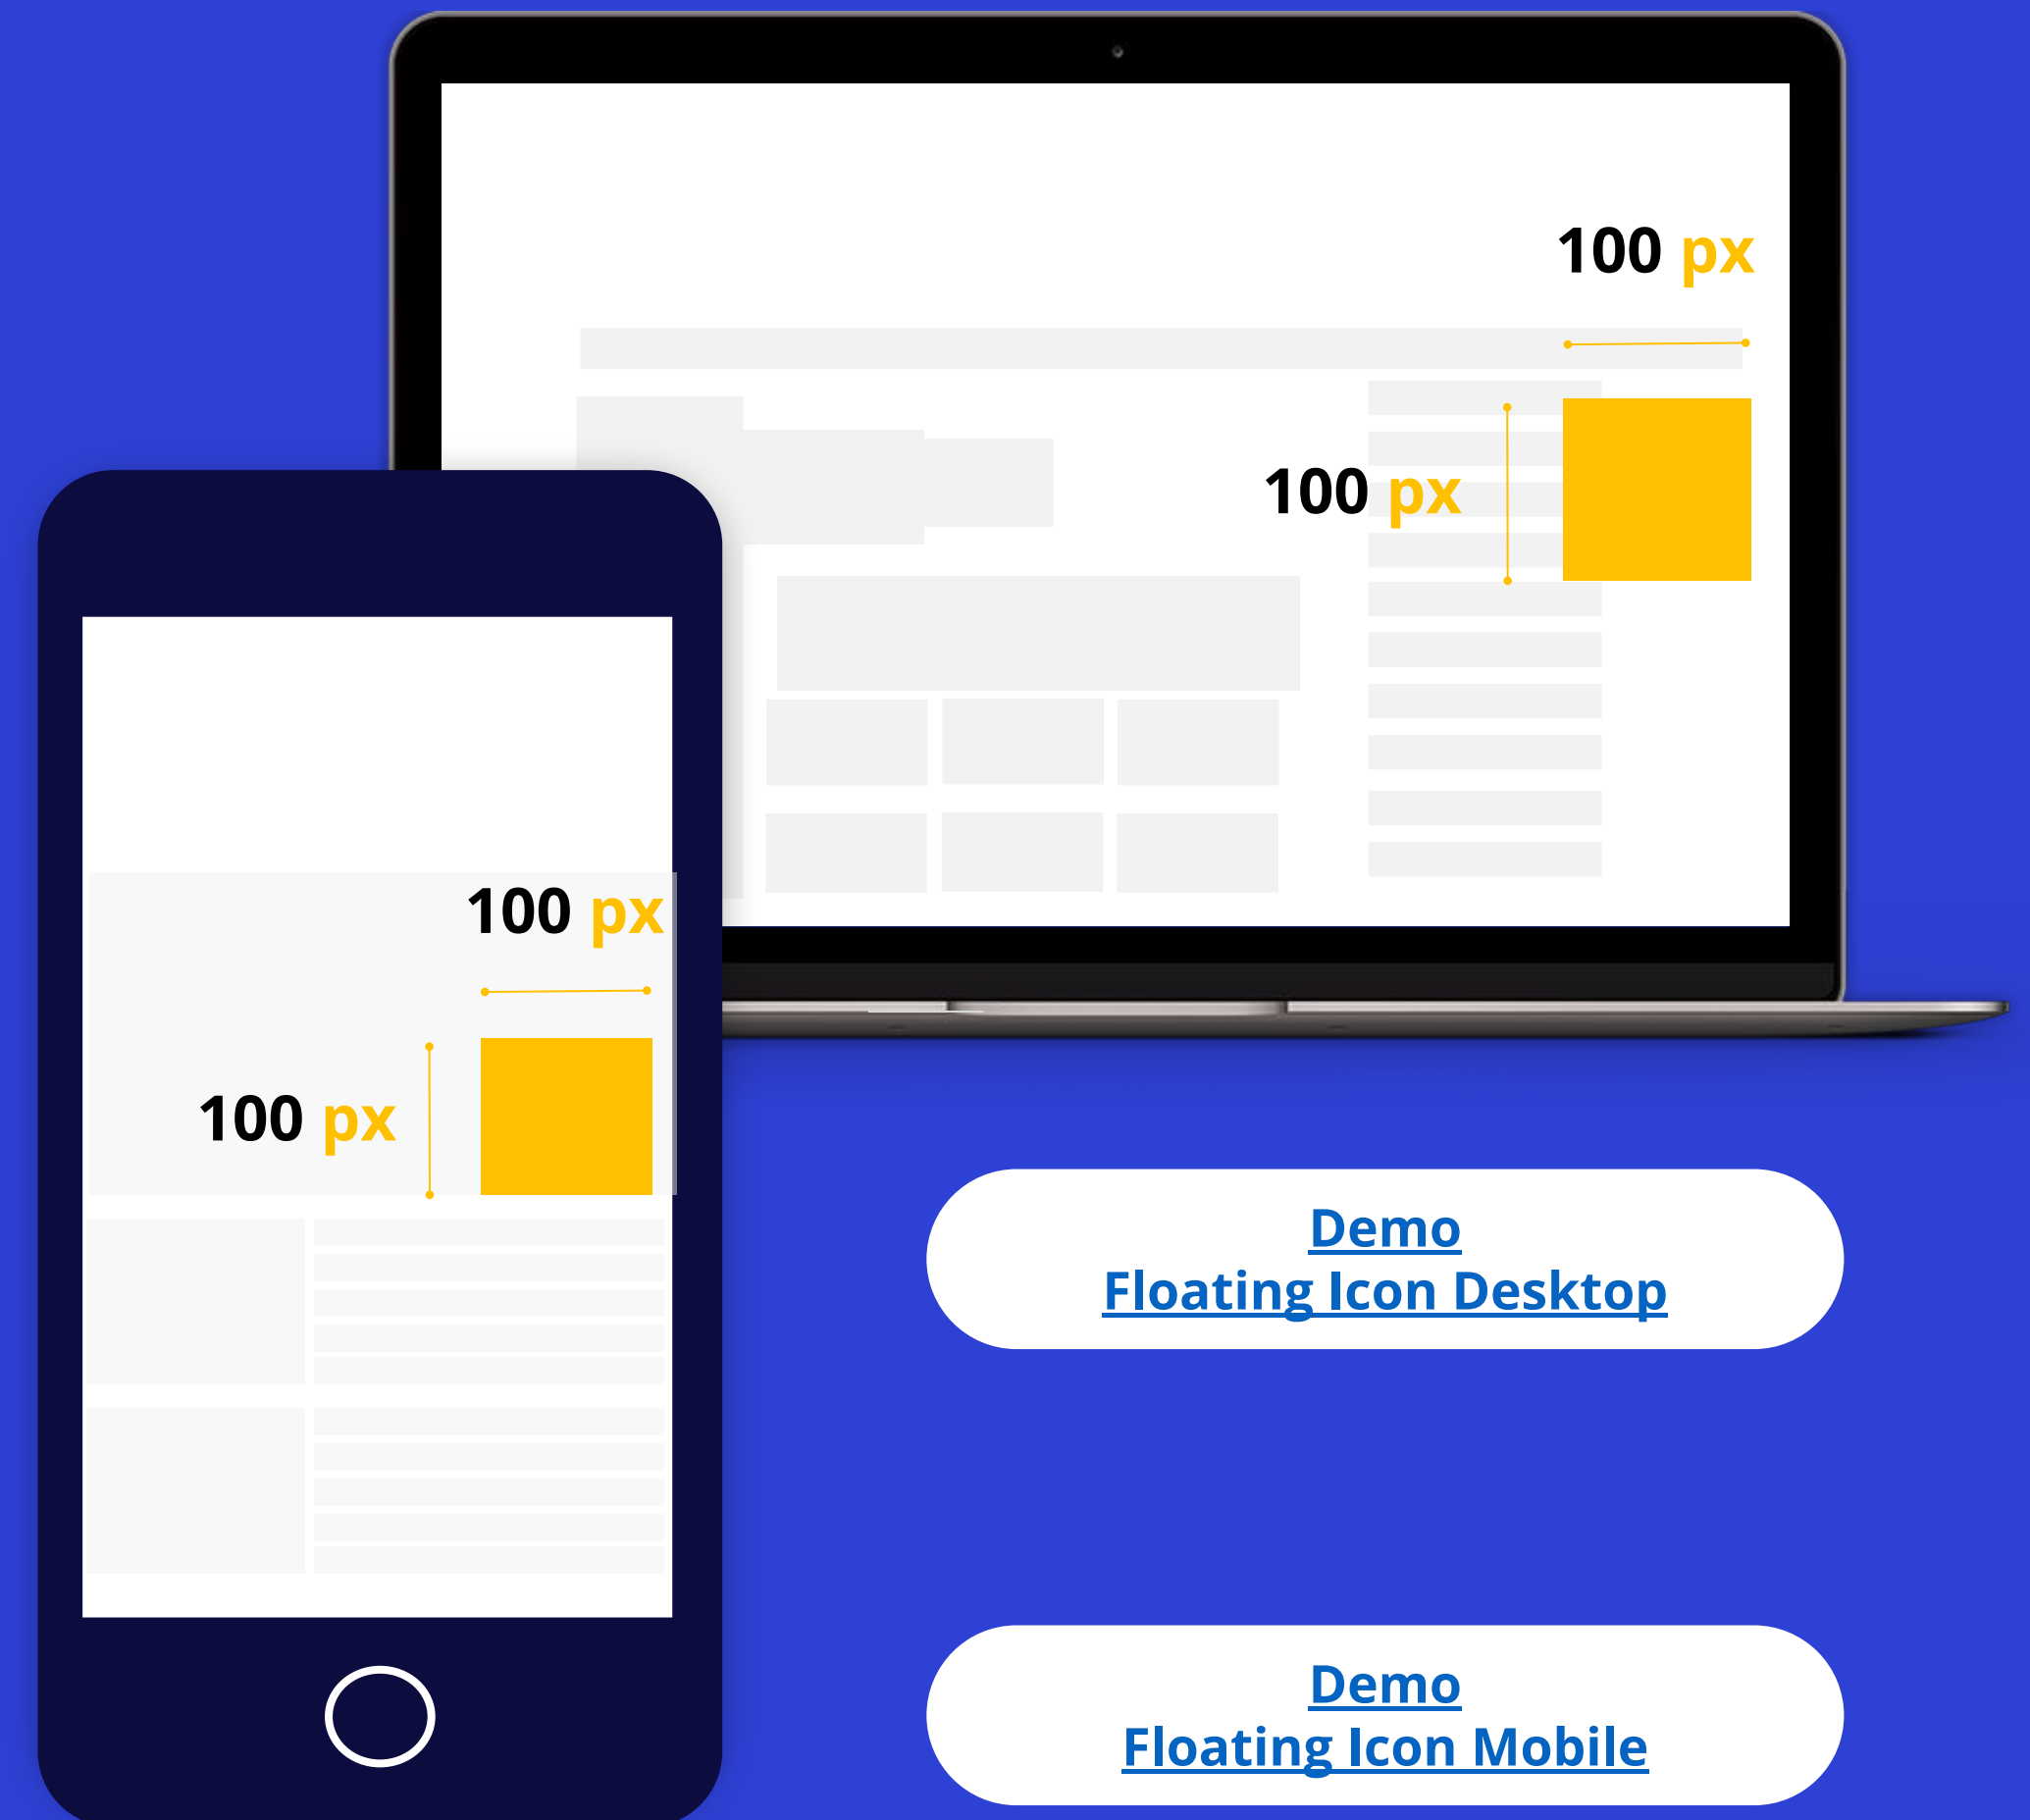

# MOBILE SPIN CARD

- Banner default **size 640x320px, expand 640x1386px** when interactive.
- The banner consists of 4 collapsed frames with a shortcut button, corresponding to a maximum of 4 expanded frames with a collapsed button.

| Position         | Dimension (Pixel)               |
|------------------|---------------------------------|
| Mobile Spin card | 640x320px,<br>expand 640x1386px |

[View Demo](#)

# FLOATING ICON

A banner is displayed as a right-angled icon horizontally, centered vertically, and has a escape button. When hovering to view the page content, the ad position remains constant.

| Position              | Maximum Dimension (Pixel)  |
|-----------------------|--|
| Floating Icon Desktop | 100x100px<br>Distance with right margin should be 20px               |
| Floating Icon Mobile  | 100x100px<br>Distance to the margin should be 5% of the screen width |

# FULL POP-UP BANNER

Banner is displayed as pop-ups, have an off button. Banner is centered on the screen, and may or may not have a transparent background separating them from the page content.

| Vị trí                     | Maximum Dimension (Pixel) |
|----------------------------|---------------------------|
| Full Pop-up Banner Desktop | 350x350px                 |
| Full Pop-up Banner Mobile  | 200x200px                 |